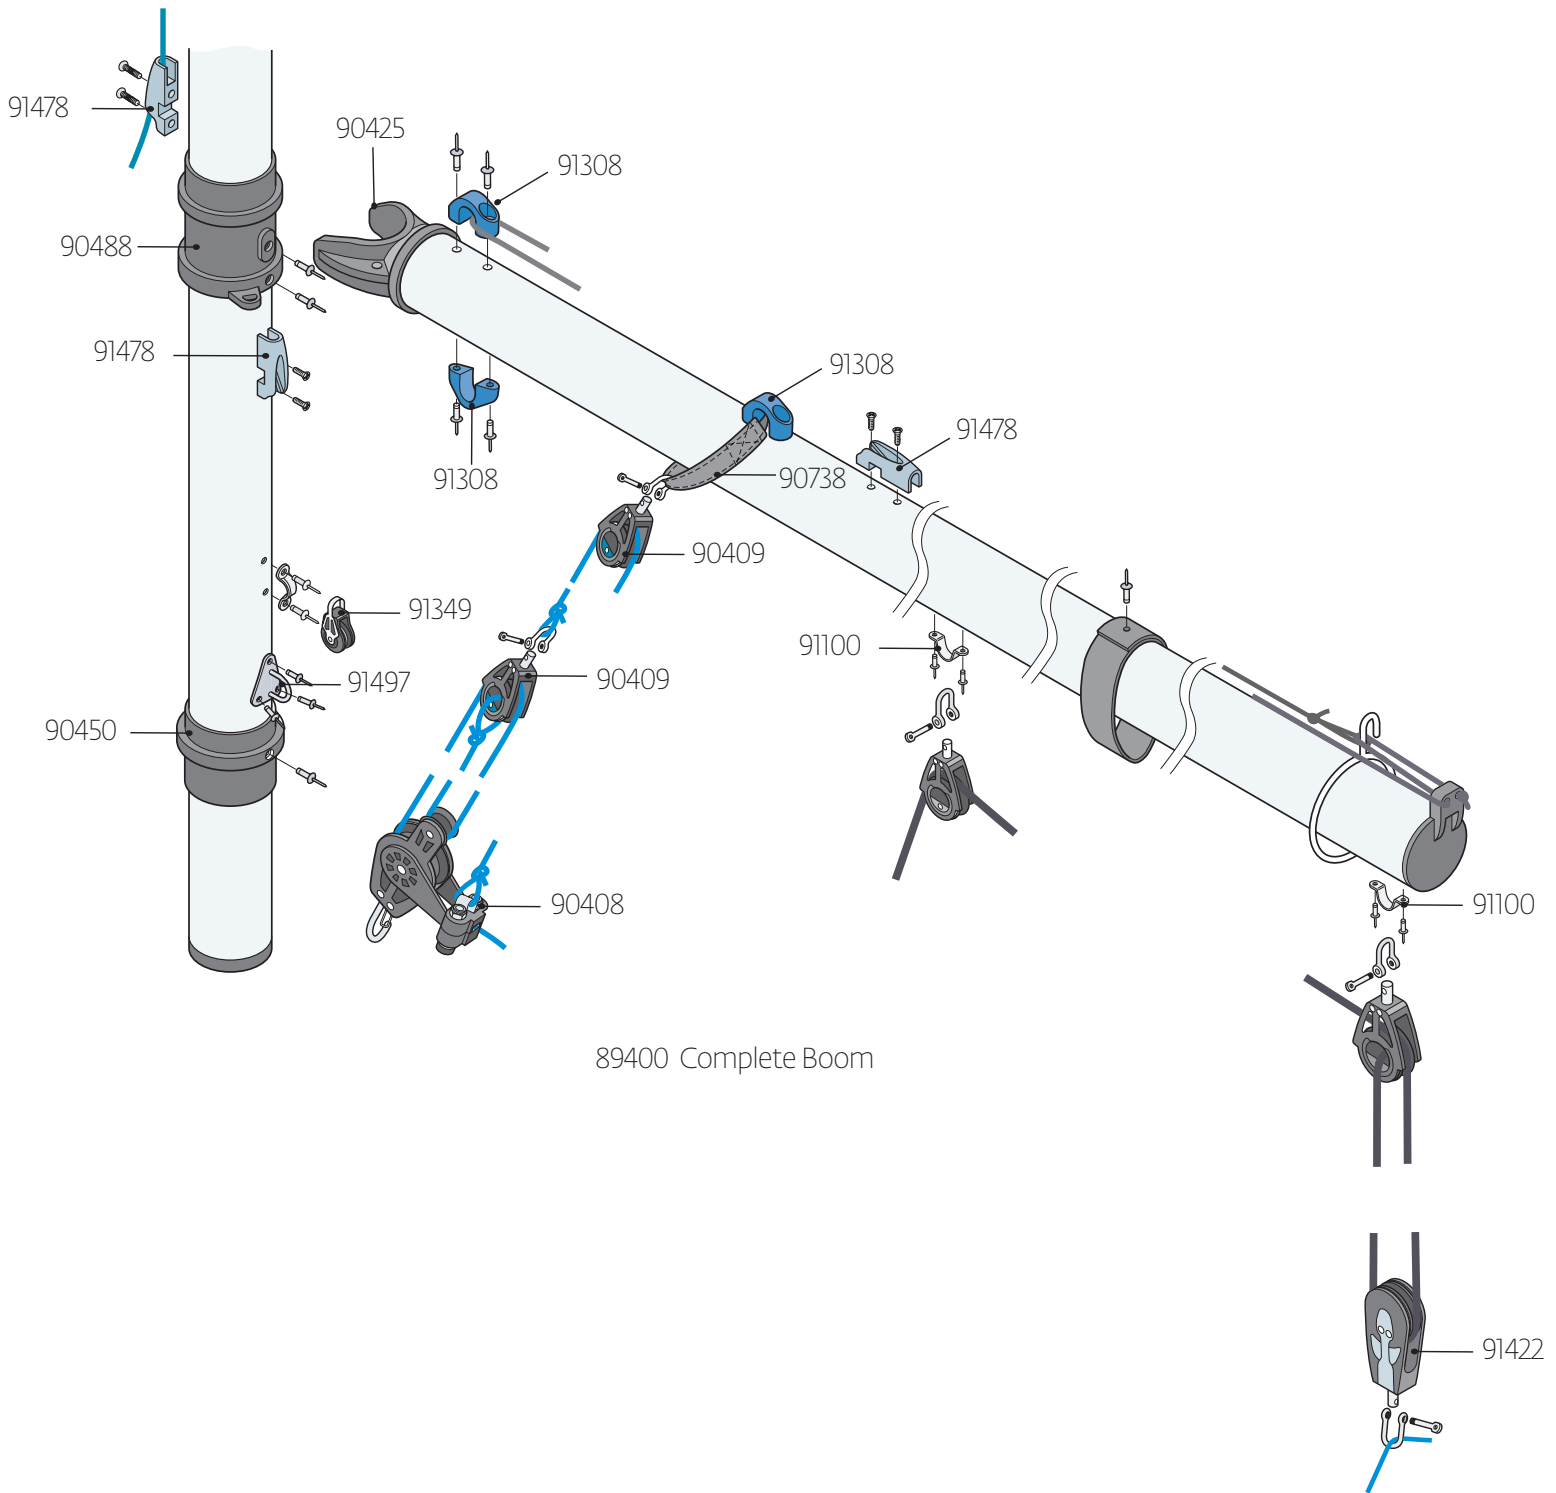

Bug Parts Locator

Bug Sails and Spars

89033 Power Curve Upper
89010 Standard Upper

89003
Lower

95102 Bug Race Sail - Lotus

Not Pictured:

95100 Bug Race Sail - Blaze

95104 Bug Rec Sail - Red Craze

95105 Bug Rec Sail - Yellow Zest

Bug Deck

Bug Deck

Bug Spars

Bug Blades

85103 Complete Tiller and Rudder Assembly
Includes complete rudder, tiller and extension

LaserPerformance NORTH AMERICA
300 Highpoint Avenue
Portsmouth, Rhode Island 02871
USA
t +1 800 966 SAIL
f +1 401 683 0990