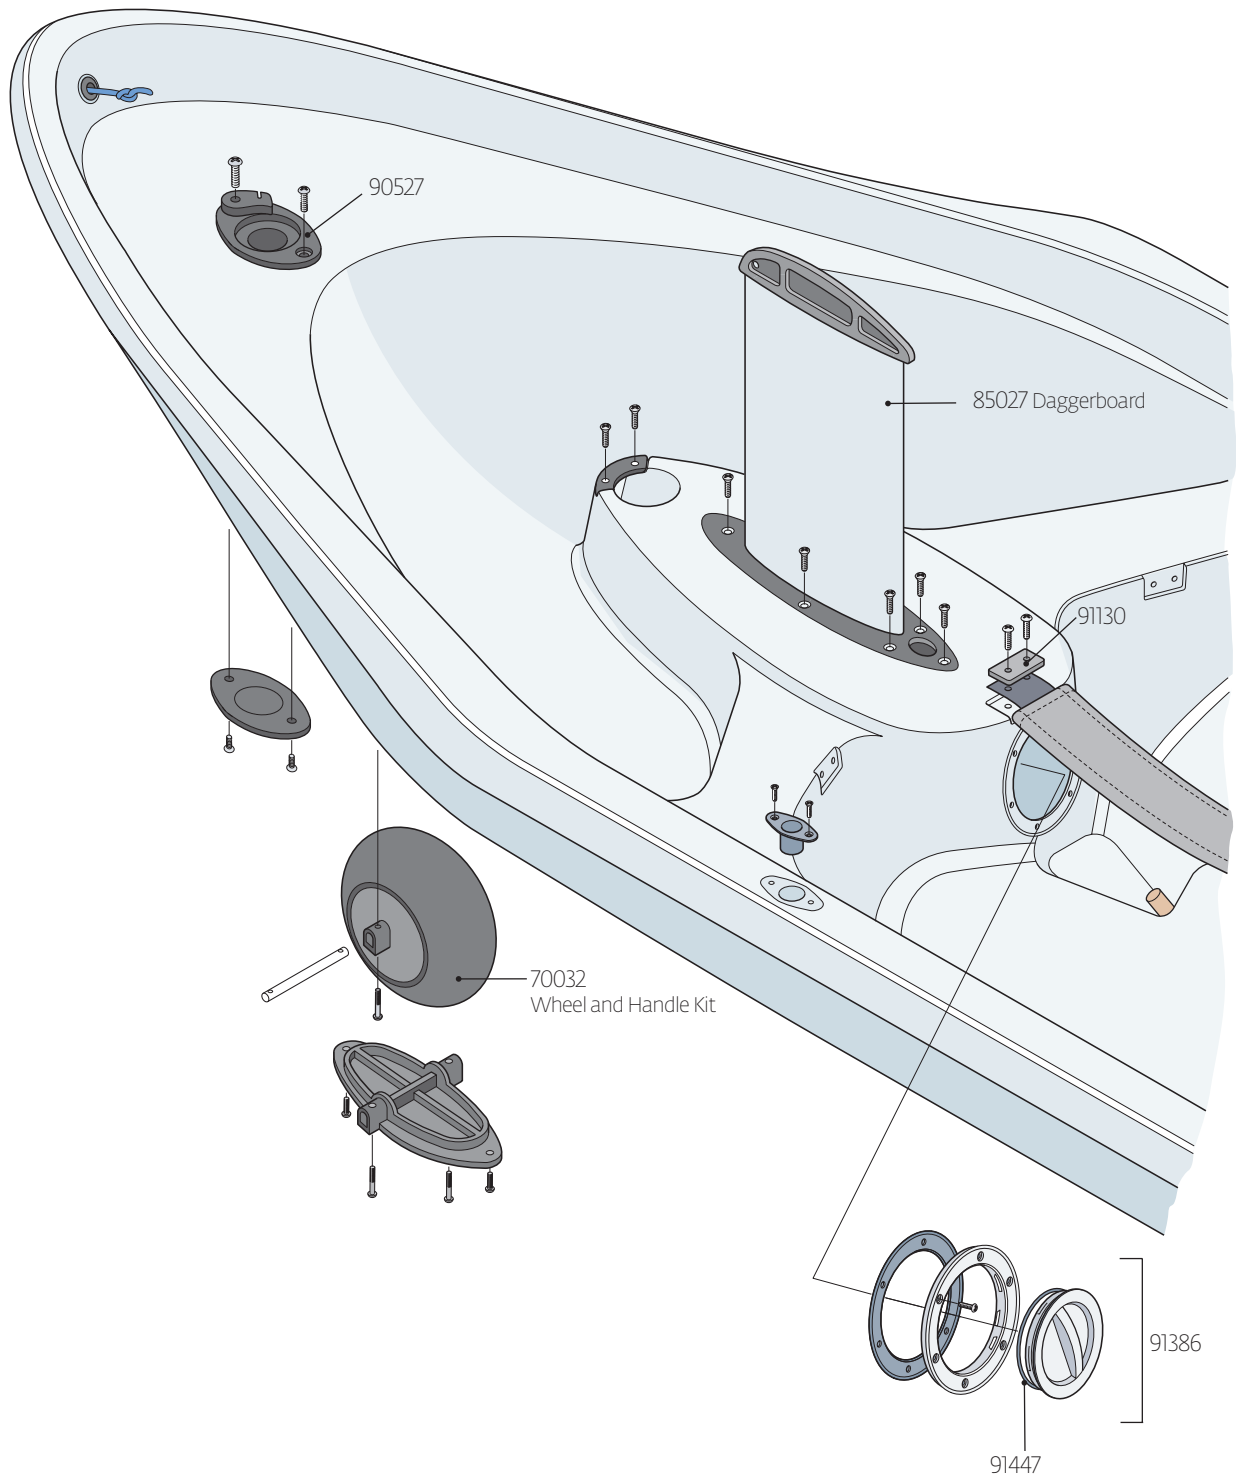

Bug Parts Locator

Bug Sails and Spars

89033 Power Curve Upper
89010 Standard Upper

89003
Lower

95102 Bug Race Sail - Lotus

Not Pictured:

95100 Bug Race Sail - Blaze

95104 Bug Rec Sail - Red Craze

95105 Bug Rec Sail - Yellow Zest

Bug Deck

Bug Deck

Bug Spars

Bug Blades

85103 Complete Tiller and Rudder Assembly
Includes complete rudder, tiller and extension

LaserPerformance NORTH AMERICA
300 Highpoint Avenue
Portsmouth, Rhode Island 02871
USA
t +1 800 966 SAIL
f +1 401 683 0990