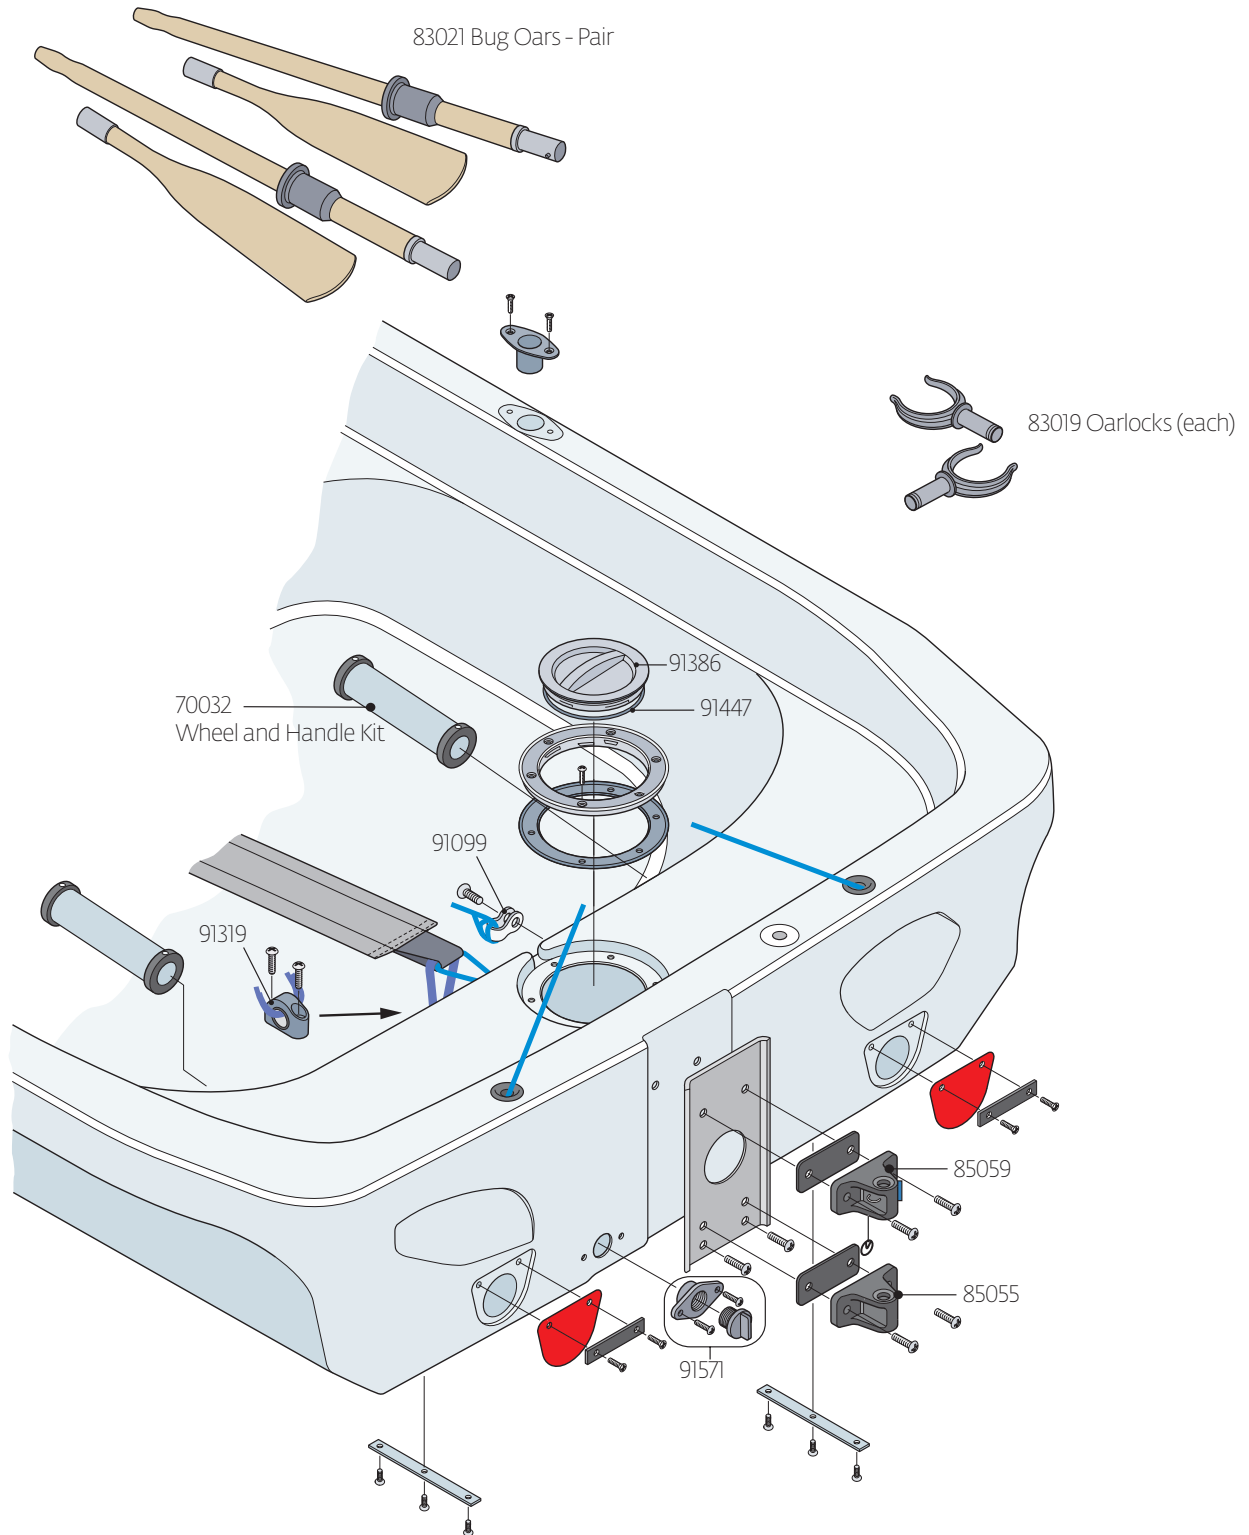

Bug Parts Locator

Bug Sails and Spars

89033 Power Curve Upper
89010 Standard Upper

89003
Lower

95102 Bug Race Sail - Lotus

Not Pictured:

95100 Bug Race Sail - Blaze

95104 Bug Rec Sail - Red Craze

95105 Bug Rec Sail - Yellow Zest

Bug Deck

Bug Deck

Bug Spars

Bug Blades

85103 Complete Tiller and Rudder Assembly
Includes complete rudder, tiller and extension

LaserPerformance NORTH AMERICA
300 Highpoint Avenue
Portsmouth, Rhode Island 02871
USA
t +1 800 966 SAIL
f +1 401 683 0990