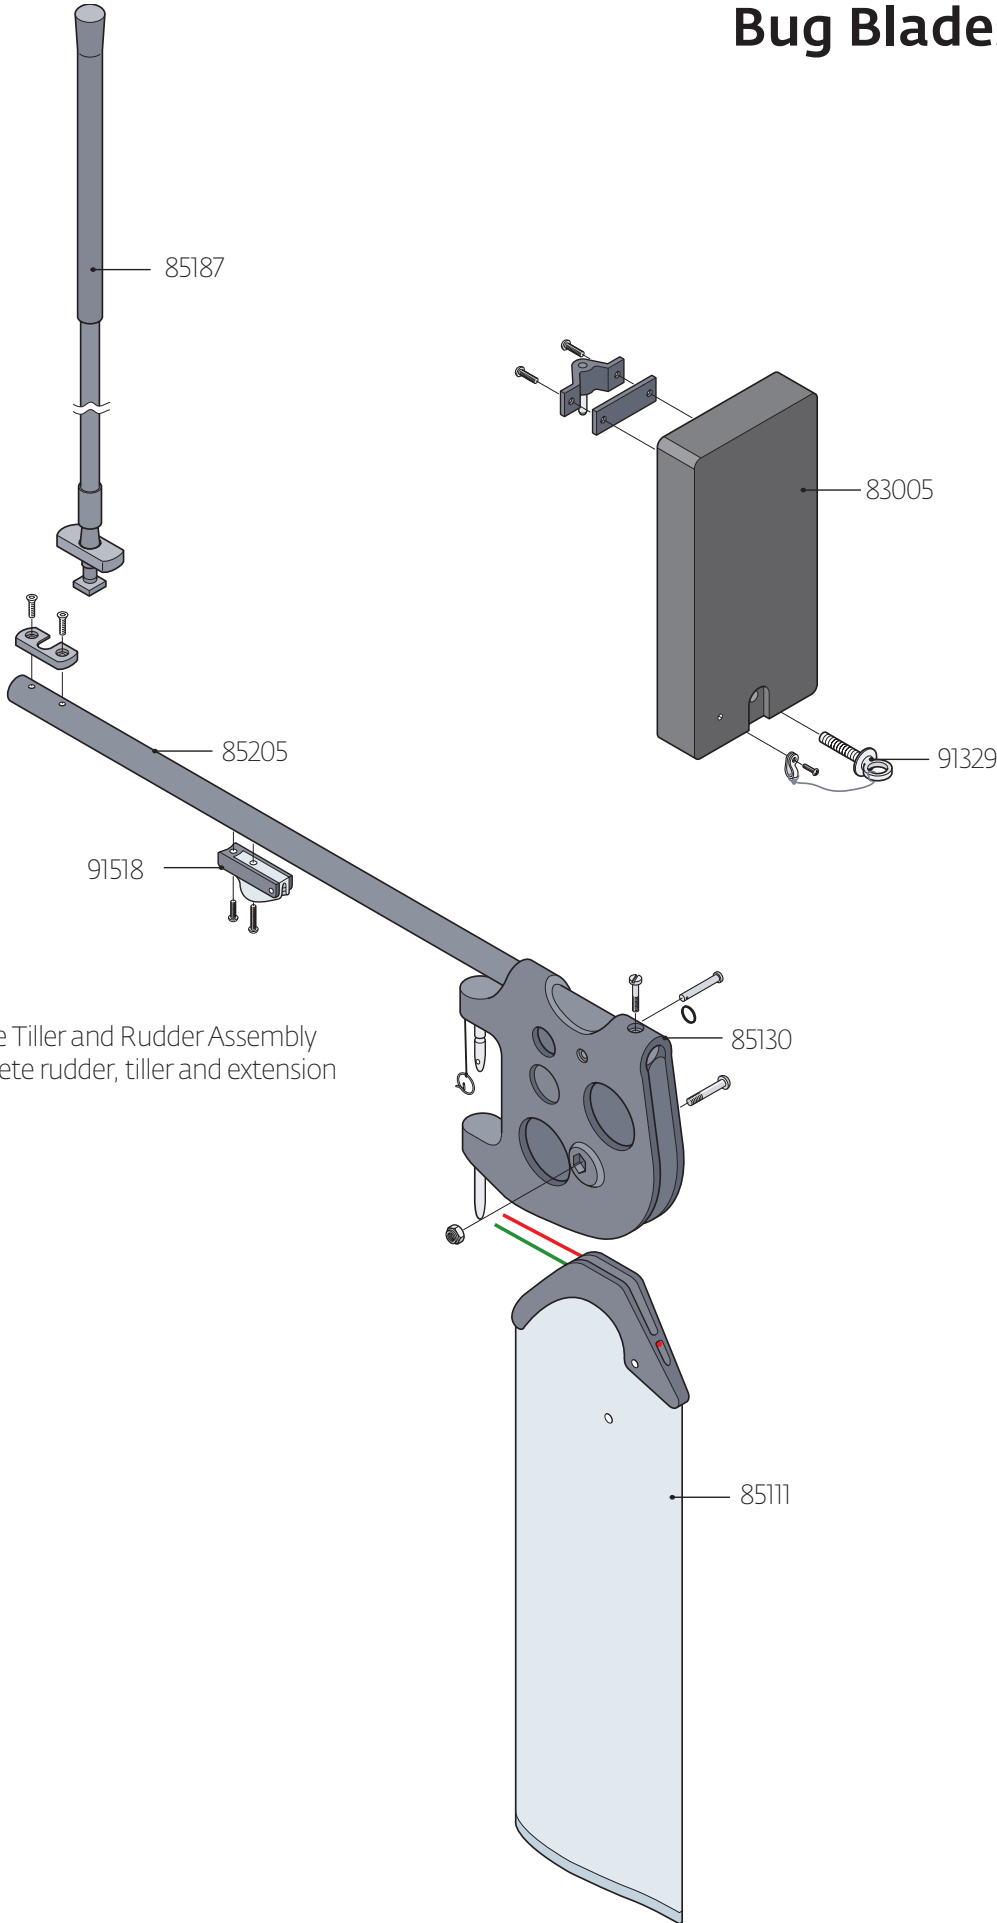

Bug Parts Locator

Bug Sails and Spars

89033 Power Curve Upper
89010 Standard Upper

89003
Lower

95102 Bug Race Sail - Lotus

Not Pictured:

95100 Bug Race Sail - Blaze

95104 Bug Rec Sail - Red Craze

95105 Bug Rec Sail - Yellow Zest

Bug Deck

Bug Deck

Bug Spars

Bug Blades

85103 Complete Tiller and Rudder Assembly
Includes complete rudder, tiller and extension

LaserPerformance NORTH AMERICA
300 Highpoint Avenue
Portsmouth, Rhode Island 02871
USA
t +1 800 966 SAIL
f +1 401 683 0990