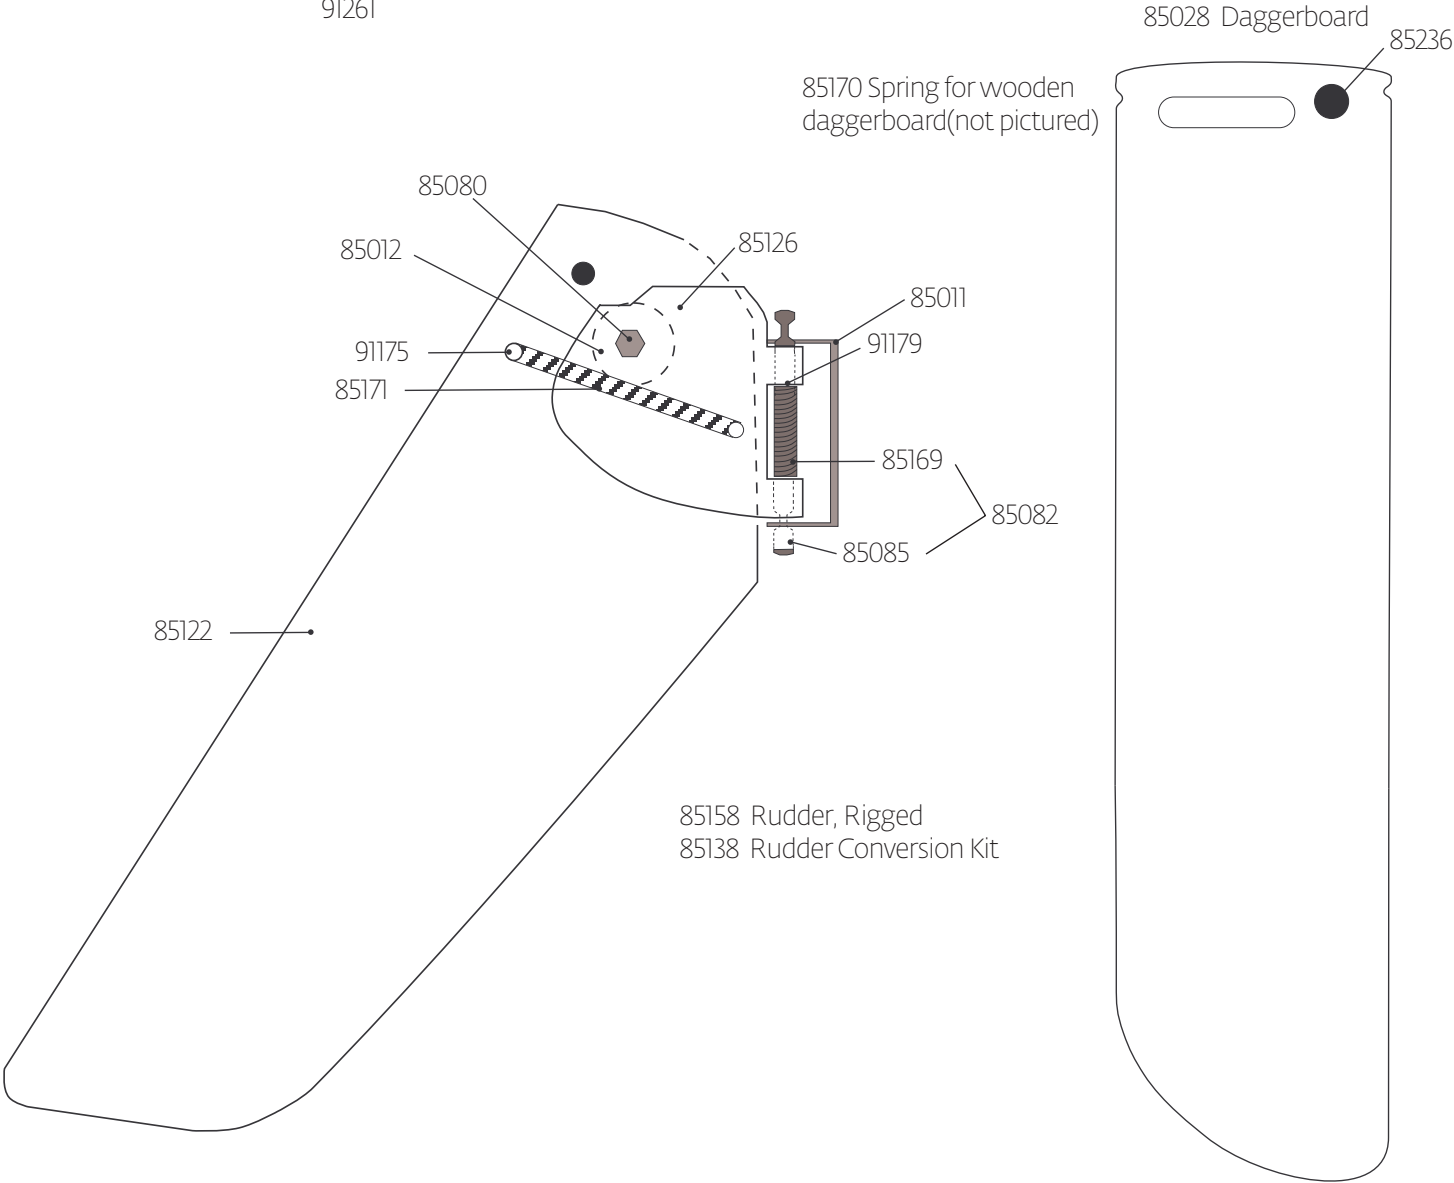

Sunfish Parts Locator

Sunfish Deck

Sail Options

-  94301 Green & White
-  94302 Mackinaw
-  94304 Newport
-  94305 Olympic III
-  94307 Red & White

Sunfish Deck

Sunfish Blades

LaserPerformance NORTH AMERICA
300 Highpoint Avenue
Portsmouth, Rhode Island 02871
USA
t +1 800 966 SAIL
f +1 401 683 0990