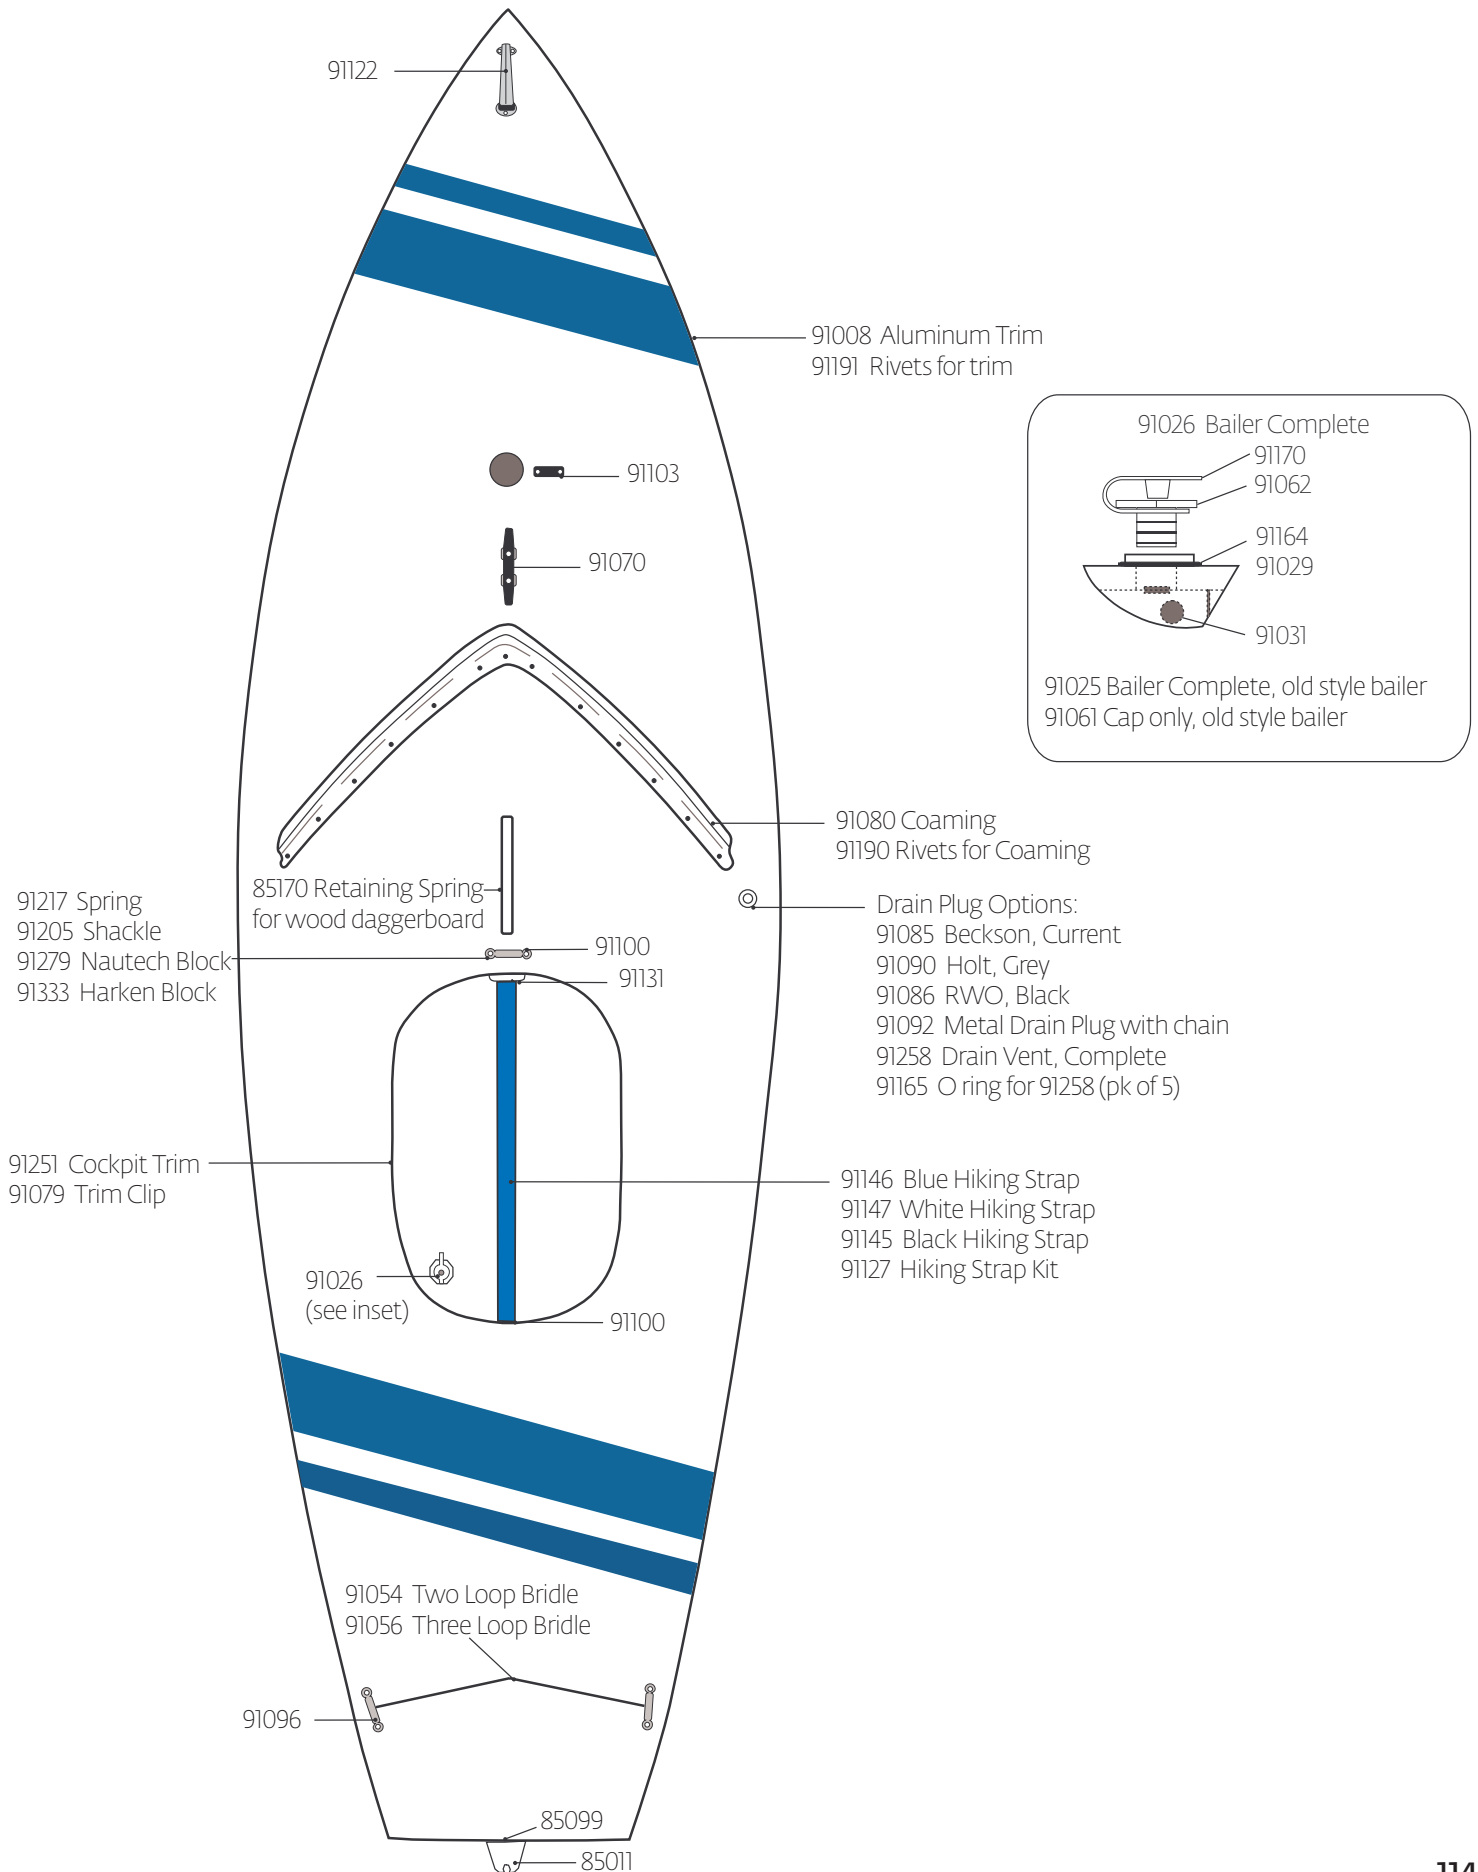

Sunfish Parts Locator

Sunfish Deck

Sail Options

-  94301 Green & White
-  94302 Mackinaw
-  94304 Newport
-  94305 Olympic III
-  94307 Red & White

Sunfish Deck

Sunfish Blades

LaserPerformance NORTH AMERICA
300 Highpoint Avenue
Portsmouth, Rhode Island 02871
USA
t +1 800 966 SAIL
f +1 401 683 0990