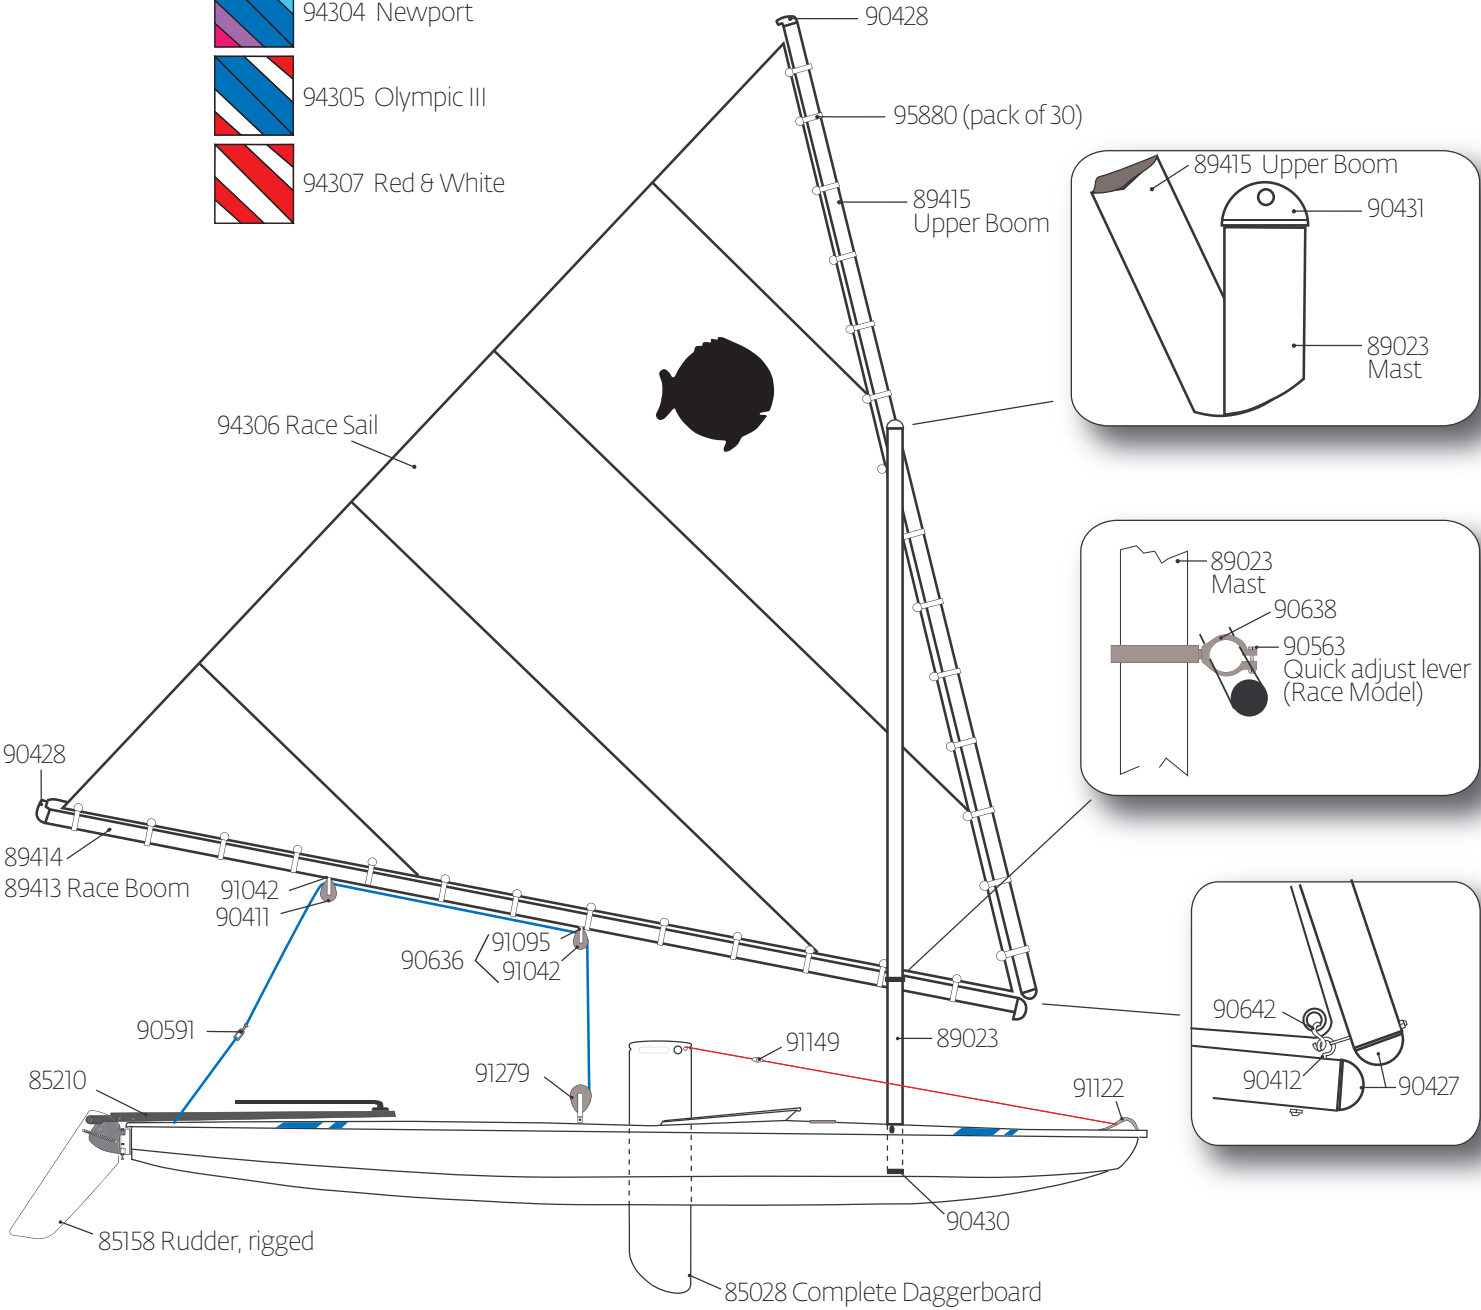

Sunfish Parts Locator

Sunfish Deck

Sail Options

-  94301 Green & White
-  94302 Mackinaw
-  94304 Newport
-  94305 Olympic III
-  94307 Red & White

Sunfish Deck

Sunfish Blades

LaserPerformance NORTH AMERICA
300 Highpoint Avenue
Portsmouth, Rhode Island 02871
USA
t +1 800 966 SAIL
f +1 401 683 0990