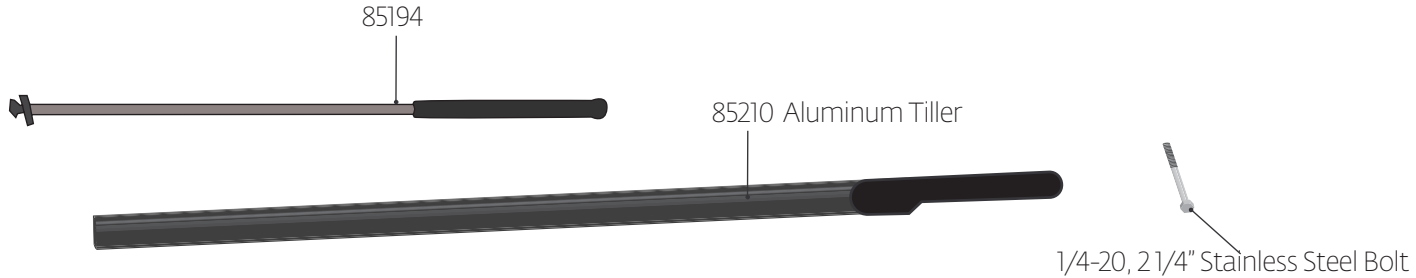

Sunfish Parts Locator

Sunfish Deck

Sail Options

-  94301 Green & White
-  94302 Mackinaw
-  94304 Newport
-  94305 Olympic III
-  94307 Red & White

Sunfish Deck

Sunfish Blades

LaserPerformance NORTH AMERICA
300 Highpoint Avenue
Portsmouth, Rhode Island 02871
USA
t +1 800 966 SAIL
f +1 401 683 0990