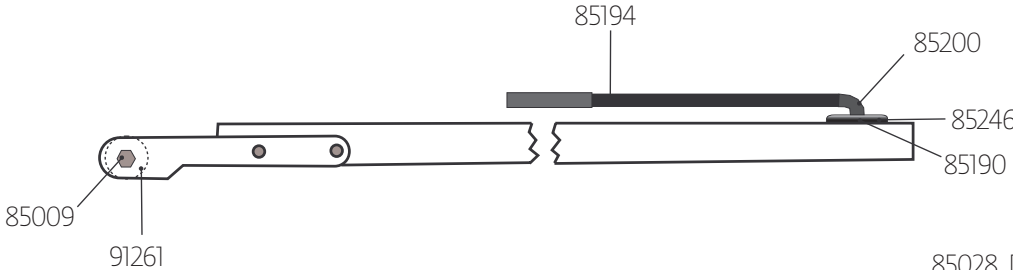

Sunfish Parts Locator

Sunfish Deck

Sail Options

-  94301 Green & White
-  94302 Mackinaw
-  94304 Newport
-  94305 Olympic III
-  94307 Red & White

Sunfish Deck

Sunfish Blades

LaserPerformance NORTH AMERICA
300 Highpoint Avenue
Portsmouth, Rhode Island 02871
USA
t +1 800 966 SAIL
f +1 401 683 0990

LaserPerformance EUROPE
Station Works, Long Buckby
Northamptonshire NN6 7PF
United Kingdom
t +44 (0) 1327 841600
f +44 (0) 1327 841601

LaserPerformance ASIA
Room 3415
China Merchants Tower
Shun Tak Centre
No. 168-200 Connaught Road Central
Hong Kong
t +852 2902 2818
f +852 2587 7868